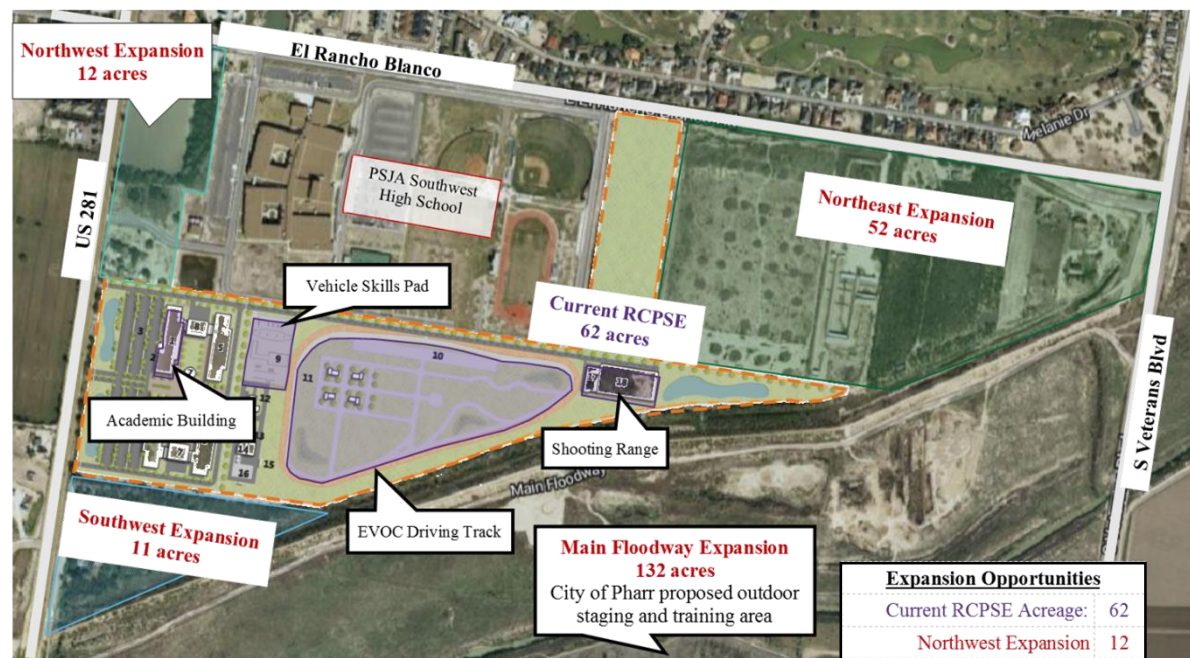

SOUTH TEXAS COLLEGE REGIONAL CENTER FOR PUBLIC SAFETY EXCELLENCE

South Texas College Regional Center for Public Safety Excellence (RCPSE) and Expansion Opportunities

Expansion Opportunities	
Current RCPSE Acreage:	62
Northwest Expansion:	12
Northeast Expansion:	52
Southwest Expansion:	11
Main Floodway Expansion:	132
Total Contiguous Acreage:	269

COVERED SHOOTING RANGE

FIRE SCIENCE