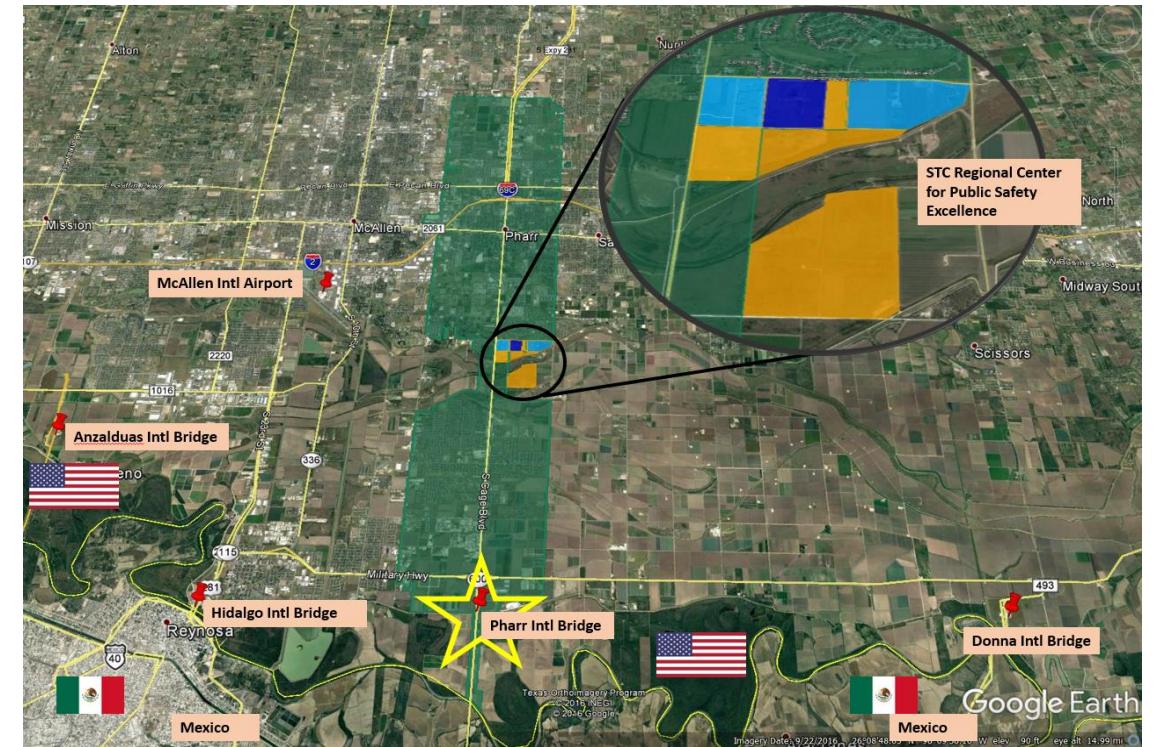

SOUTH TEXAS COLLEGE REGIONAL CENTER FOR PUBLIC SAFETY EXCELLENCE

South Texas College Regional Center for Public Safety Excellence (RCPSE) and Expansion Opportunities

Expansion Opportunities	
Current RCPSE Acreage:	62
Northwest Expansion:	12
Northeast Expansion:	52
Southwest Expansion:	11
Main Floodway Expansion:	132
Total Contiguous Acreage:	269