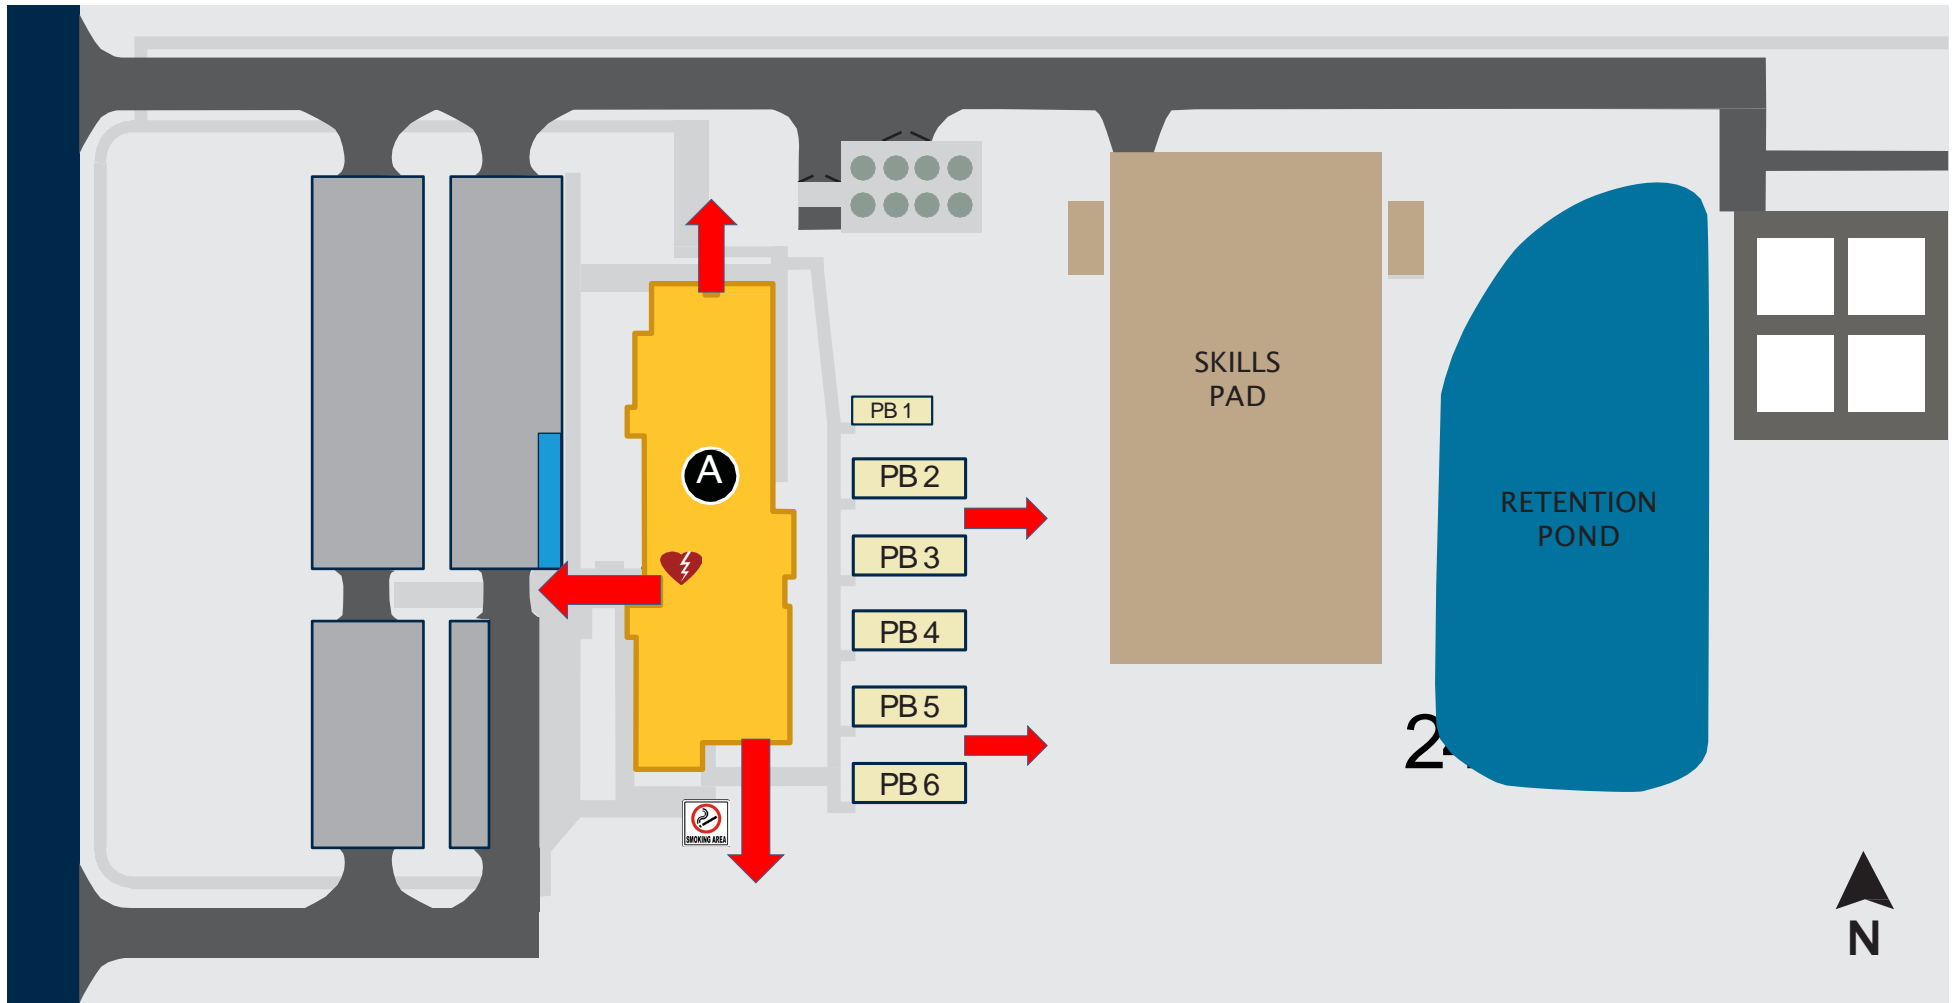

**SOUTH TEXAS
COLLEGE**

**REGIONAL CENTER FOR
PUBLIC SAFETY EXCELLENCE**

3901 S. Cage Blvd.
Pharr, TX 78577

Building Legend

- A** RCPSE
 - ▶ Classrooms
 - ▶ Computer Lab
 - ▶ Faculty/Staff Offices
 - ▶ Driving Simulator
 - ▶ Virtual Fire Arms Simulator
 - ▶ Conference Room

Parking Legend

- General/Student
- Handicapped

General Legend

- Portable Buildings
- AED Locations
(Automated External Defibrillator)
available on all 4 floors
- Designated Smoking Area

U.S. 281